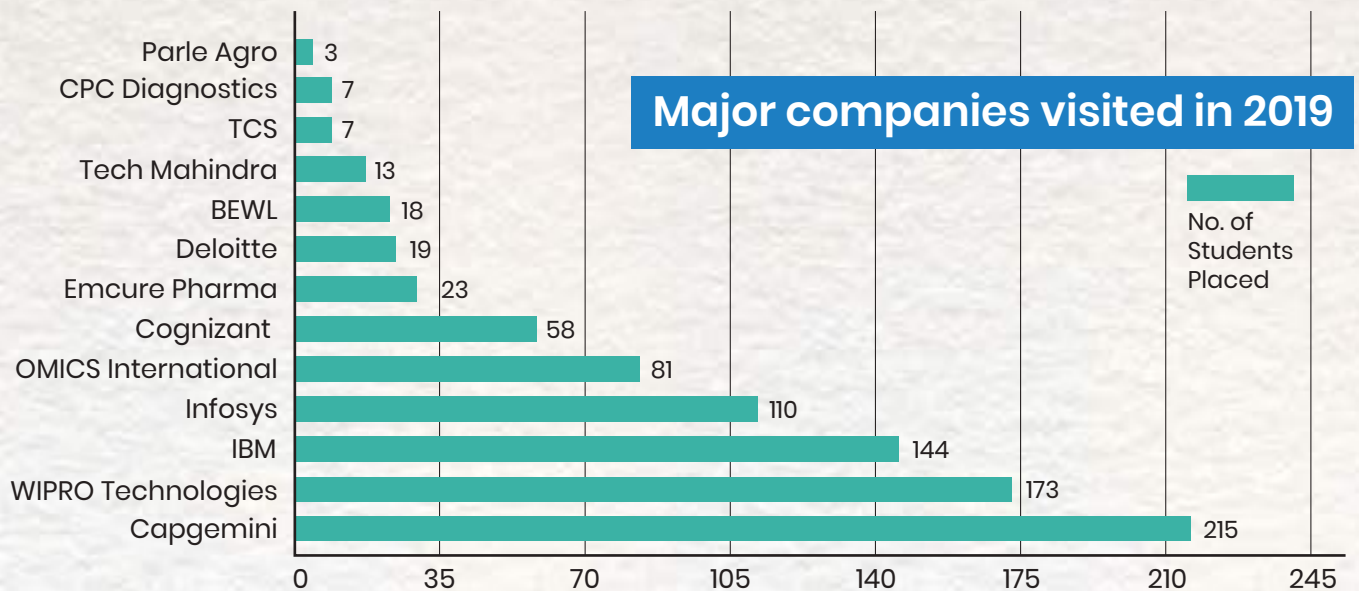

Placement at a Glance

Top colleges from where students got placed in campus recruitment at MITS Infocity Campus Year 2017, 2018 & 2019 Combined

MITS School of Biotechnology, Bhubaneswar	654
BJB 'A' College, Bhubaneswar	283
Ravenshaw University, Cuttack	263
Rama Devi Womens University, Bhubaneswar	211
College of Basic Science & Humanities, Bhubaneswar	172
Utkal University, Bhubaneswar	111
P.N. 'A' College, Khordha	98
G.M. University, Sambalpur	69
S.C.S. 'A' College, Puri	59
Imperial College, Brahmapur & Sambalpur	51
Trident, Bhubaneswar	43
Kamala Neheru Womens College, Bhubaneswar	38
Vikash College, Sambalpur	37
Creative Techno College, Angul	35
V.D. 'A' College, Jeypore	27
Khalikote University, Berhampur	27
Angul Govt 'A' College, Angul	23
CBCIT, Sambalpur	19
F.M. 'A' College, Balasore	17
Rajadhani College, Bhubaneswar	17
Dhenkanal 'A' College, Dhenkanal	17
Driems College, Cuttack	11

2200+ Students from various colleges were placed in many top companies in last three years at MITS Campus