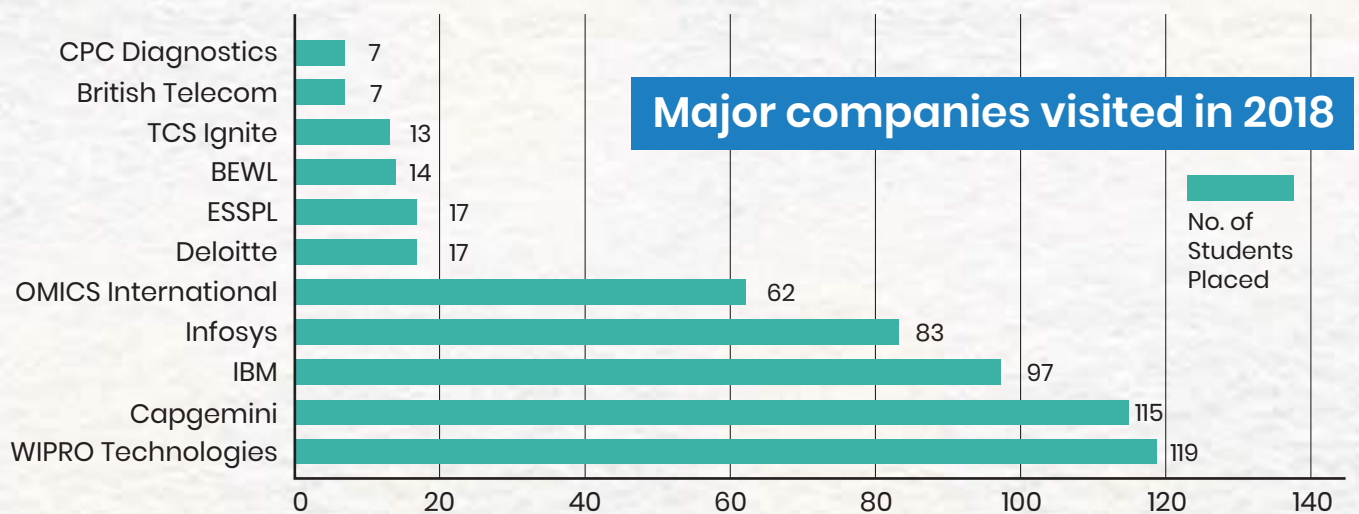

Placement at a Glance

Top colleges from where students got placed in campus recruitment at MITS Infocity Campus Year 2017, 2018 & 2019 Combined

MITS School of Biotechnology, Bhubaneswar	654
BJB 'A' College, Bhubaneswar	283
Ravenshaw University, Cuttack	263
Rama Devi Womens University, Bhubaneswar	211
College of Basic Science & Humanities, Bhubaneswar	172
Utkal University, Bhubaneswar	111
P.N. 'A' College, Khordha	98
G.M. University, Sambalpur	69
S.C.S. 'A' College, Puri	59
Imperial College, Brahmapur & Sambalpur	51
Trident, Bhubaneswar	43
Kamala Neheru Womens College, Bhubaneswar	38
Vikash College, Sambalpur	37
Creative Techno College, Angul	35
V.D. 'A' College, Jeypore	27
Khalikote University, Berhampur	27
Angul Govt 'A' College, Angul	23
CBCIT, Sambalpur	19
F.M. 'A' College, Balasore	17
Rajadhani College, Bhubaneswar	17
Dhenkanal 'A' College, Dhenkanal	17
Driems College, Cuttack	11

2200+ Students from various colleges were placed in many top companies in last three years at MITS Campus