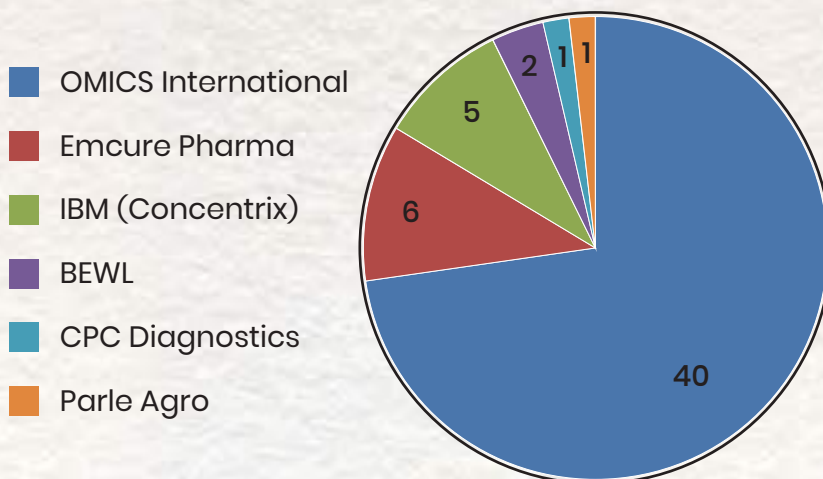

M.Sc. (2019 Graduating Batch)

Company Name	Students Selected
OMICS International	40
Emcure Pharma	06
IBM (Concentrix)	05
BEWL	02
CPC Diagnostics	01
Parle Agro	01