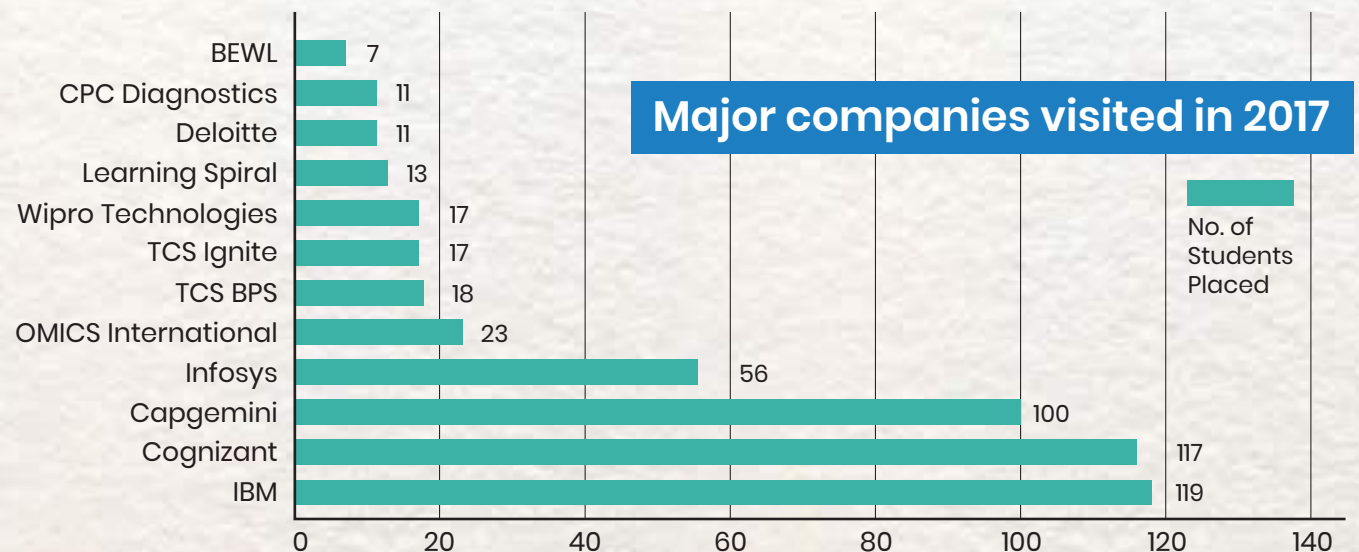

Placement at a Glance

Top colleges from where students got placed in campus recruitment at MITS Infocity Campus Year 2017, 2018 & 2019 Combined

MITS School of Biotechnology, Bhubaneswar	654
BJB 'A' College, Bhubaneswar	283
Ravenshaw University, Cuttack	263
Rama Devi Womens University, Bhubaneswar	211
College of Basic Science & Humanities, Bhubaneswar	172
Utkal University, Bhubaneswar	111
P.N. 'A' College, Khordha	98
G.M. University, Sambalpur	69
S.C.S. 'A' College, Puri	59
Imperial College, Brahmapur & Sambalpur	51
Trident, Bhubaneswar	43
Kamala Neheru Womens College, Bhubaneswar	38
Vikash College, Sambalpur	37
Creative Techno College, Angul	35
V.D. 'A' College, Jeypore	27
Khalikote University, Berhampur	27
Angul Govt 'A' College, Angul	23
CBCIT, Sambalpur	19
F.M. 'A' College, Balasore	17
Rajadhani College, Bhubaneswar	17
Dhenkanal 'A' College, Dhenkanal	17
Driems College, Cuttack	11

2200+ Students from various colleges were placed in many top companies in last three years at MITS Campus