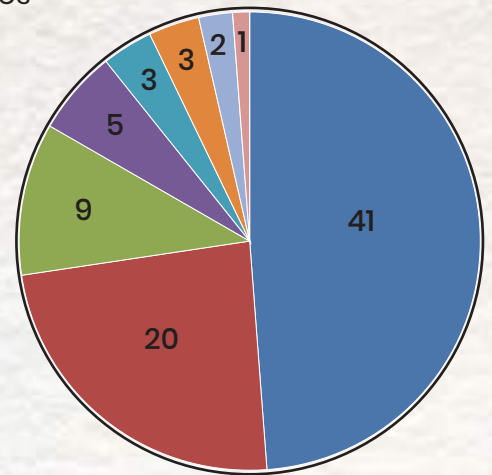

BCA Freshers (2019 Graduating Batch)

Company Name	Students Selected
Wipro Technologies	41
Capgemini	20
Concentrix IBM	09
Infosys	05
Deloitte	03
Cognizant	03
Tech Mahindra	02
TCS Ignite	01

- Wipro Technologies
- Capgemini
- Concentrix IBM
- Infosys
- Deloitte
- Cognizant
- Tech Mahindra
- TCS Ignite