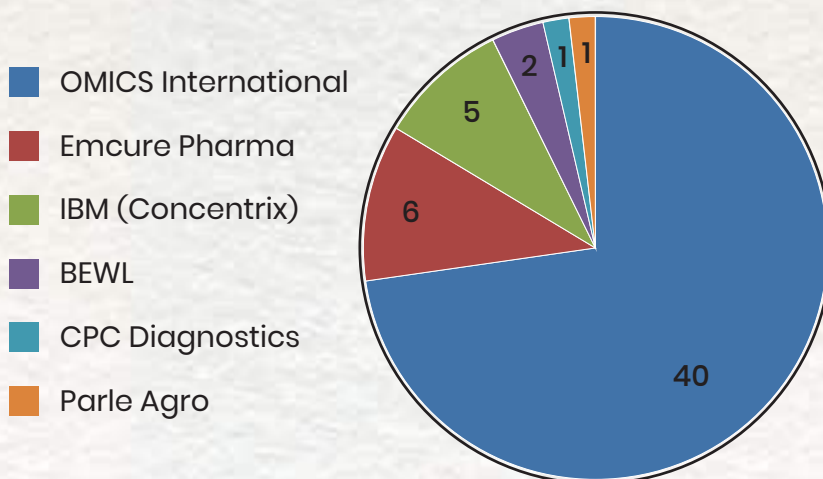

M.Sc. (2019 Graduating Batch)

Company Name	Students Selected
OMICS International	40
Emcure Pharma	06
IBM (Concentrix)	05
BEWL	02
CPC Diagnostics	01
Parle Agro	01