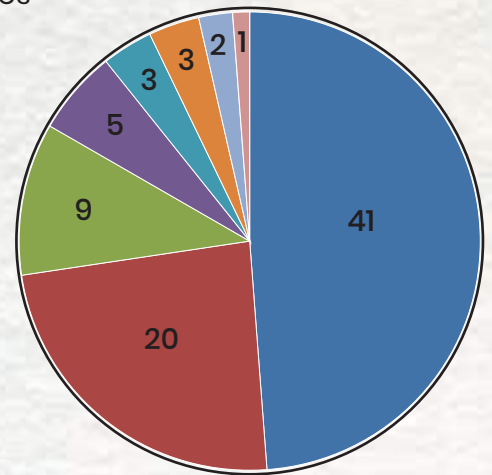

BCA Freshers (2019 Graduating Batch)

Company Name	Students Selected
Wipro Technologies	41
Capgemini	20
Concentrix IBM	09
Infosys	05
Deloitte	03
Cognizant	03
Tech Mahindra	02
TCS Ignite	01

- Wipro Technologies
- Capgemini
- Concentrix IBM
- Infosys
- Deloitte
- Cognizant
- Tech Mahindra
- TCS Ignite