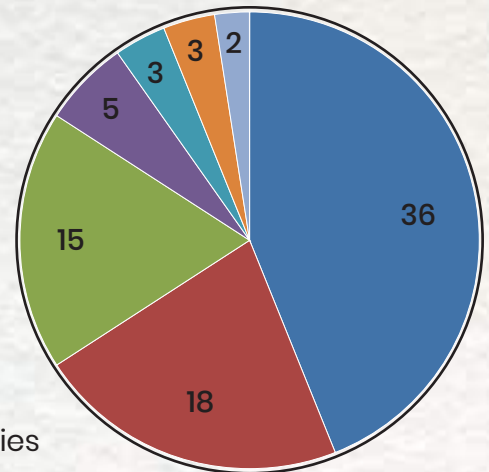

B.Sc. (2019 Graduating Batch)

Company Name	Students Selected
Capgemini	36
IBM (Concentrix)	18
Emcure Pharma	15
CPC Diagnostics	05
Tech Mahindra	03
BEWL	03
Wipro Technologies	02

- Capgemini
- IBM (Concentrix)
- Emcure Pharma
- CPC Diagnostics
- Tech Mahindra
- BEWL
- Wipro Technologies