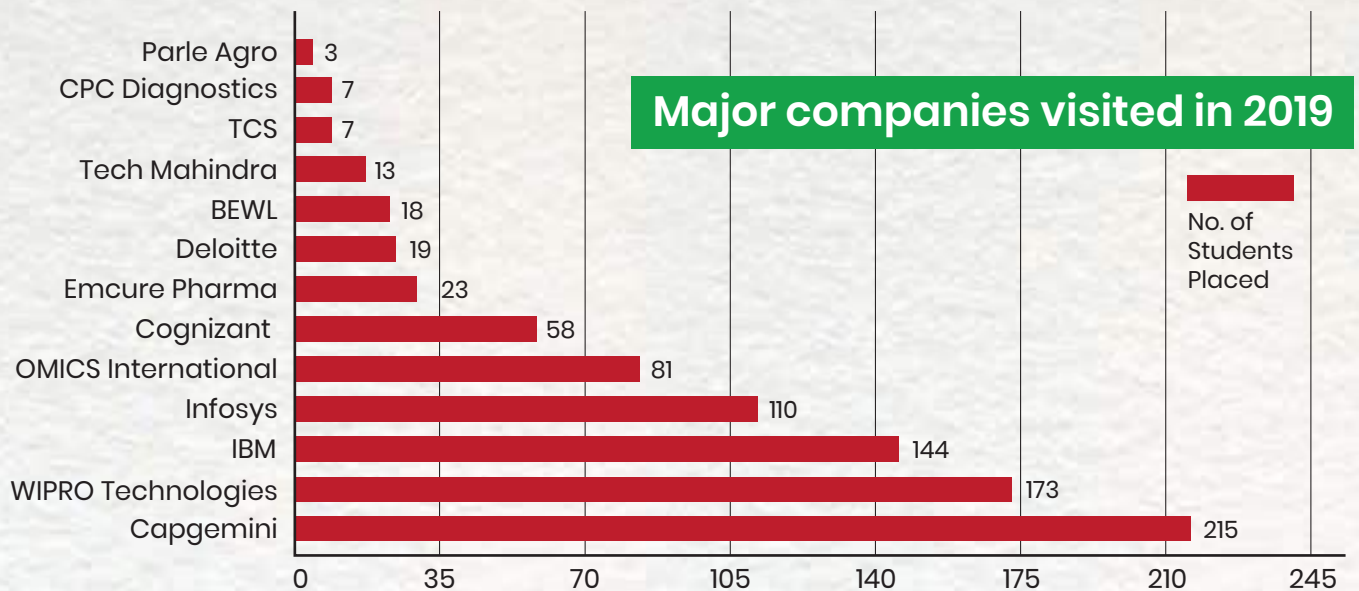

Placement at a Glance

Top colleges from where students got placed in campus recruitment at MITS Infocity Campus Year 2017, 2018 & 2019 Combined

MITS School of Biotechnology, Bhubaneswar	654
BJB 'A' College, Bhubaneswar	283
Ravenshaw University, Cuttack	263
Rama Devi Womens University, Bhubaneswar	211
College of Basic Science & Humanities, Bhubaneswar	172
Utkal University, Bhubaneswar	111
P.N. 'A' College, Khordha	98
G.M. University, Sambalpur	69
S.C.S. 'A' College, Puri	59
Imperial College, Brahmapur & Sambalpur	51
Trident, Bhubaneswar	43
Kamala Neheru Womens College, Bhubaneswar	38
Vikash College, Sambalpur	37
Creative Techno College, Angul	35
V.D. 'A' College, Jeypore	27
Khalikote University, Berhampur	27
Angul Govt 'A' College, Angul	23
CBCIT, Sambalpur	19
F.M. 'A' College, Balasore	17
Rajadhani College, Bhubaneswar	17
Dhenkanal 'A' College, Dhenkanal	17
Driems College, Cuttack	11

2200+ Students from various colleges were placed in many top companies in last three years at MITS Campus