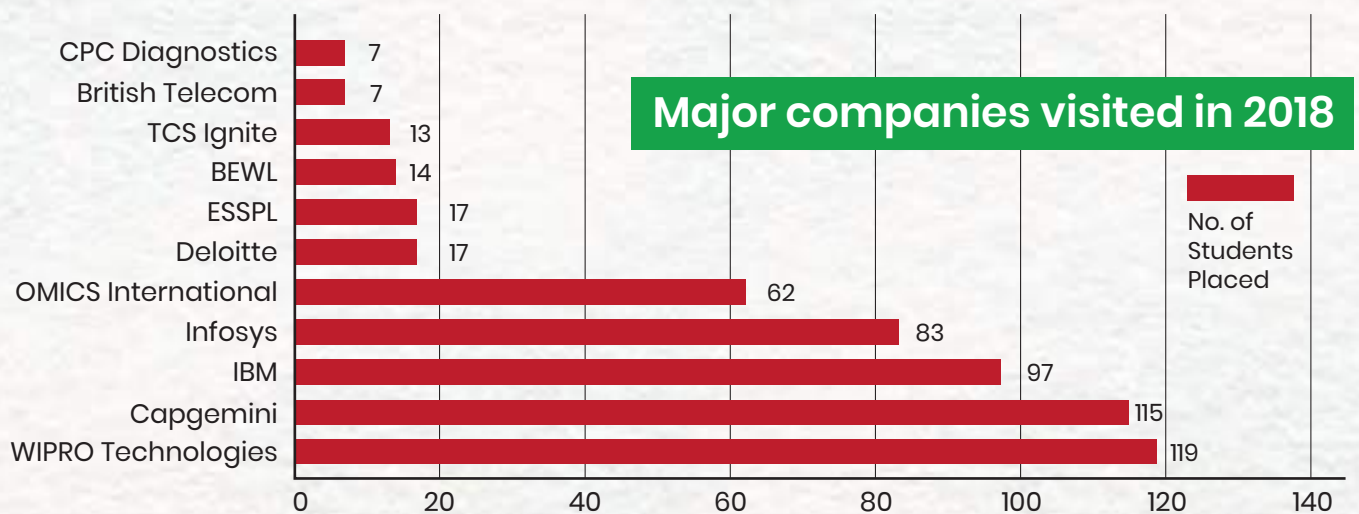

Placement at a Glance

Top colleges from where students got placed in campus recruitment at MITS Infocity Campus Year 2017, 2018 & 2019 Combined

MITS School of Biotechnology, Bhubaneswar	654
BJB 'A' College, Bhubaneswar	283
Ravenshaw University, Cuttack	263
Rama Devi Womens University, Bhubaneswar	211
College of Basic Science & Humanities, Bhubaneswar	172
Utkal University, Bhubaneswar	111
P.N. 'A' College, Khordha	98
G.M. University, Sambalpur	69
S.C.S. 'A' College, Puri	59
Imperial College, Brahmapur & Sambalpur	51
Trident, Bhubaneswar	43
Kamala Neheru Womens College, Bhubaneswar	38
Vikash College, Sambalpur	37
Creative Techno College, Angul	35
V.D. 'A' College, Jeypore	27
Khalikote University, Berhampur	27
Angul Govt 'A' College, Angul	23
CBCIT, Sambalpur	19
F.M. 'A' College, Balasore	17
Rajadhani College, Bhubaneswar	17
Dhenkanal 'A' College, Dhenkanal	17
Driems College, Cuttack	11

2200+ Students from various colleges were placed in many top companies in last three years at MITS Campus