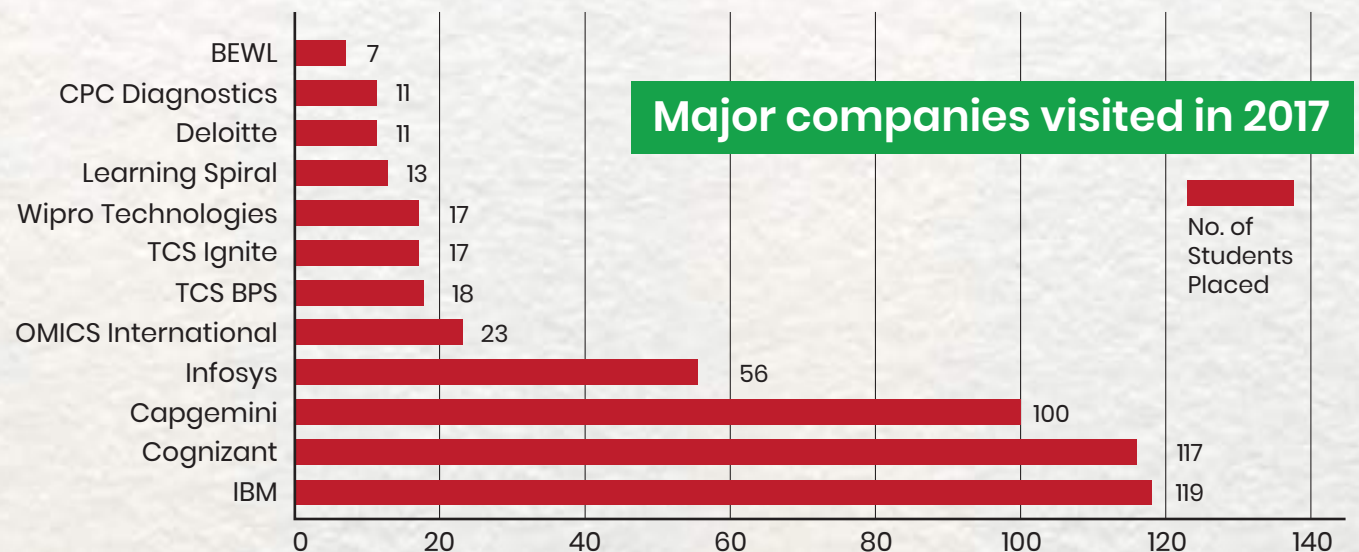

Placement at a Glance

Top colleges from where students got placed in campus recruitment at MITS Infocity Campus Year 2017, 2018 & 2019 Combined

MITS School of Biotechnology, Bhubaneswar	654
BJB 'A' College, Bhubaneswar	283
Ravenshaw University, Cuttack	263
Rama Devi Womens University, Bhubaneswar	211
College of Basic Science & Humanities, Bhubaneswar	172
Utkal University, Bhubaneswar	111
P.N. 'A' College, Khordha	98
G.M. University, Sambalpur	69
S.C.S. 'A' College, Puri	59
Imperial College, Brahmapur & Sambalpur	51
Trident, Bhubaneswar	43
Kamala Neheru Womens College, Bhubaneswar	38
Vikash College, Sambalpur	37
Creative Techno College, Angul	35
V.D. 'A' College, Jeypore	27
Khalikote University, Berhampur	27
Angul Govt 'A' College, Angul	23
CBCIT, Sambalpur	19
F.M. 'A' College, Balasore	17
Rajadhani College, Bhubaneswar	17
Dhenkanal 'A' College, Dhenkanal	17
Driems College, Cuttack	11

2200+ Students from various colleges were placed in many top companies in last three years at MITS Campus