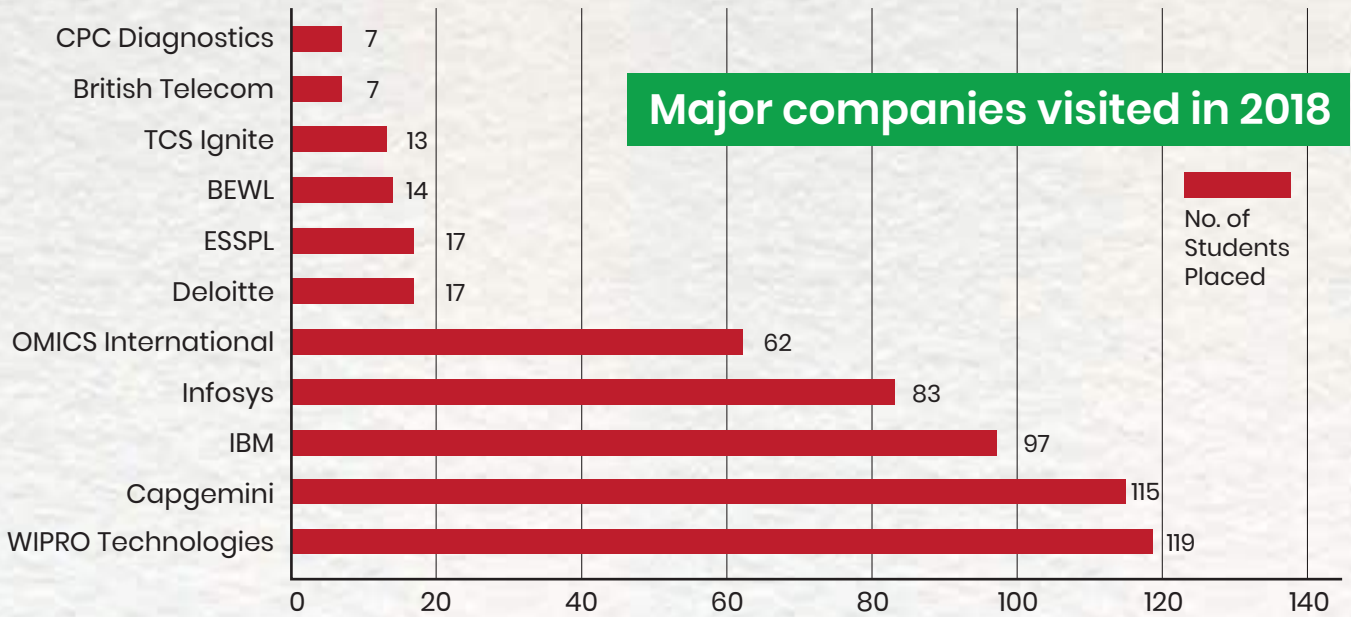

Mr. Purusottam Bhuyan
Placement Head, MITS Group

Placement at a Glance

Top colleges from where students got placed in campus recruitment at MITS Infocity Campus Year 2016, 2017 & 2018 Combined

| | |
|--|-----|
| MITS School of Biotechnology, Bhubaneswar | 594 |
| BJB 'A' College, Bhubaneswar | 270 |
| Ravenshaw University, Cuttack | 233 |
| Rama Devi Womens University, Bhubaneswar | 203 |
| College of Basic Science & Humanities, Bhubaneswar | 133 |
| Utkal University, Bhubaneswar | 103 |
| P.N. 'A' College, Khordha | 92 |
| G.M. University, Sambalpur | 67 |
| Trident, Bhubaneswar | 57 |
| S.C.S. 'A' College, Puri | 54 |
| Imperial College, Brahmapur & Sambalpur | 46 |
| V.D. 'A' College, Jeypore | 29 |
| Kamala Neheru Womens College, Bhubaneswar | 28 |
| F.M. 'A' College, Balasore | 22 |
| Rajadhani College, Bhubaneswar | 15 |
| CBCIT, Sambalpur | 15 |
| Dhenkanal 'A' College, Dhenkanal | 12 |
| Angul Govt 'A' College, Angul | 12 |
| Vikash College, Sambalpur | 12 |
| Khalikote University, Berhampur | 8 |
| Driems College, Cuttack | 8 |
| Creative Techno College, Angul | 6 |

2000+ Students from various colleges were placed in many top companies in last three years at MITS Campus

Placement Team

MITS Placement Cell has a set of seasoned members with both academic and industry experience. This team provides guidance to students and also acts as interface for industry. Few of its senior members are,