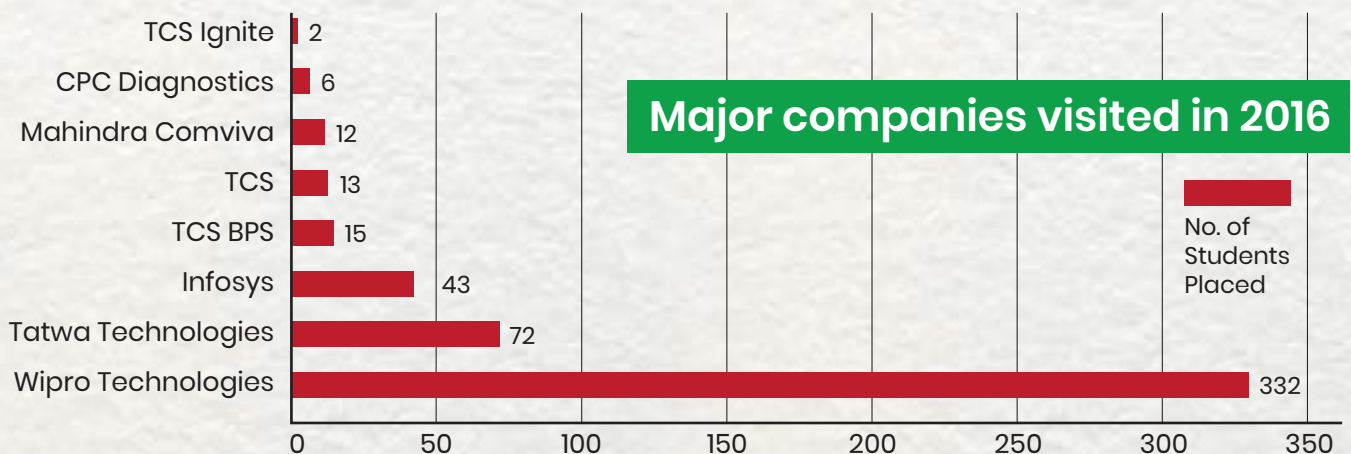

Mr. Purusottam Bhuyan
Placement Head, MITS Group

Placement at a Glance

Top colleges from where students got placed in campus recruitment at MITS Infocity Campus Year 2016, 2017 & 2018 Combined

| | |
|--|-----|
| MITS School of Biotechnology, Bhubaneswar | 594 |
| BJB 'A' College, Bhubaneswar | 270 |
| Ravenshaw University, Cuttack | 233 |
| Rama Devi Womens University, Bhubaneswar | 203 |
| College of Basic Science & Humanities, Bhubaneswar | 133 |
| Utkal University, Bhubaneswar | 103 |
| P.N. 'A' College, Khordha | 92 |
| G.M. University, Sambalpur | 67 |
| Trident, Bhubaneswar | 57 |
| S.C.S. 'A' College, Puri | 54 |
| Imperial College, Brahmapur & Sambalpur | 46 |
| V.D. 'A' College, Jeypore | 29 |
| Kamala Neheru Womens College, Bhubaneswar | 28 |
| F.M. 'A' College, Balasore | 22 |
| Rajadhani College, Bhubaneswar | 15 |
| CBCIT, Sambalpur | 15 |
| Dhenkanal 'A' College, Dhenkanal | 12 |
| Angul Govt 'A' College, Angul | 12 |
| Vikash College, Sambalpur | 12 |
| Khalikote University, Berhampur | 8 |
| Driems College, Cuttack | 8 |
| Creative Techno College, Angul | 6 |

2000+ Students from various colleges were placed in many top companies in last three years at MITS Campus

Placement Team

MITS Placement Cell has a set of seasoned members with both academic and industry experience. This team provides guidance to students and also acts as interface for industry. Few of its senior members are,