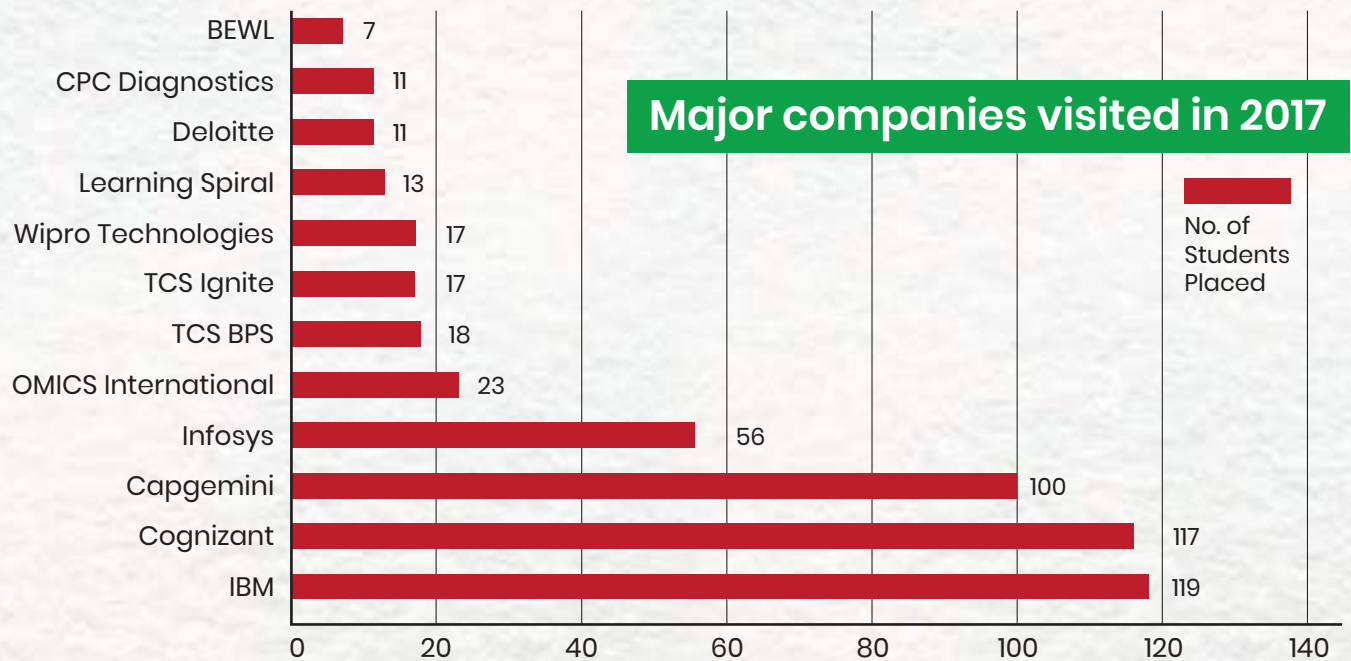

Mr. Purusottam Bhuyan
Placement Head, MITS Group

Placement at a Glance

Top colleges from where students got placed in campus recruitment at MITS Infocity Campus Year 2016, 2017 & 2018 Combined

| | |
|--|-----|
| MITS School of Biotechnology, Bhubaneswar | 594 |
| BJB 'A' College, Bhubaneswar | 270 |
| Ravenshaw University, Cuttack | 233 |
| Rama Devi Womens University, Bhubaneswar | 203 |
| College of Basic Science & Humanities, Bhubaneswar | 133 |
| Utkal University, Bhubaneswar | 103 |
| P.N. 'A' College, Khordha | 92 |
| G.M. University, Sambalpur | 67 |
| Trident, Bhubaneswar | 57 |
| S.C.S. 'A' College, Puri | 54 |
| Imperial College, Brahmapur & Sambalpur | 46 |
| V.D. 'A' College, Jeypore | 29 |
| Kamala Neheru Womens College, Bhubaneswar | 28 |
| F.M. 'A' College, Balasore | 22 |
| Rajadhani College, Bhubaneswar | 15 |
| CBCIT, Sambalpur | 15 |
| Dhenkanal 'A' College, Dhenkanal | 12 |
| Angul Govt 'A' College, Angul | 12 |
| Vikash College, Sambalpur | 12 |
| Khalikote University, Berhampur | 8 |
| Driems College, Cuttack | 8 |
| Creative Techno College, Angul | 6 |

2000+ Students from various colleges were placed in many top companies in last three years at MITS Campus

Placement Team

MITS Placement Cell has a set of seasoned members with both academic and industry experience. This team provides guidance to students and also acts as interface for industry. Few of its senior members are,