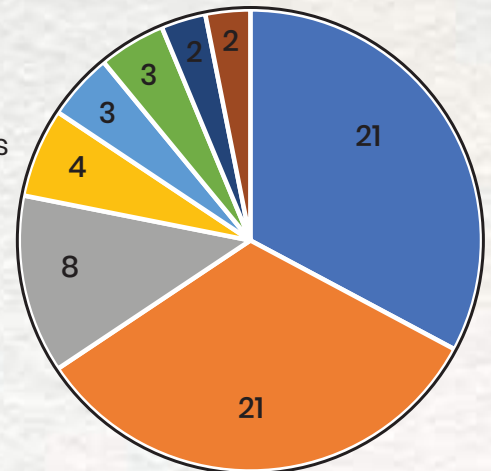

B.Sc. (2018 Graduating Batch)

Company Name	Students Selected
Capgemini	21
IBM (Concentrix)	21
Wipro Technologies	08
TCS Ignite	04
British Telecom	03
CPC Diagnostics	03
BEWL	02
ESSPL	02

- Capgemini
- IBM (Concentrix)
- Wipro Technologies
- TCS Ignite
- British Telecom
- CPC Diagnostics
- BEWL
- ESSPL