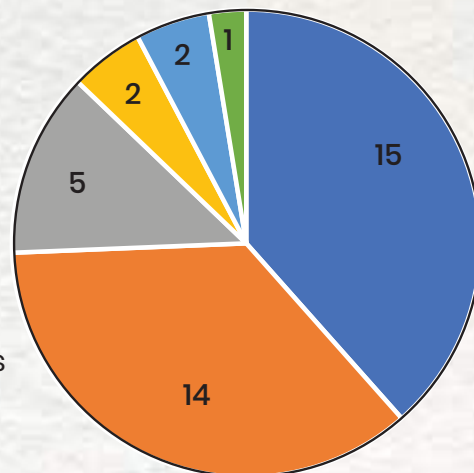

BCA (2018 Graduating Batch)

Company Name	Students Selected
IBM (Concentrix)	15
Capgemini	14
Deloitte	05
Infosys	02
Wipro Technologies	02
TCS Ignite	01

- IBM (Concentrix)
- Capgemini
- Deloitte
- Infosys
- Wipro Technologies
- TCS Ignite