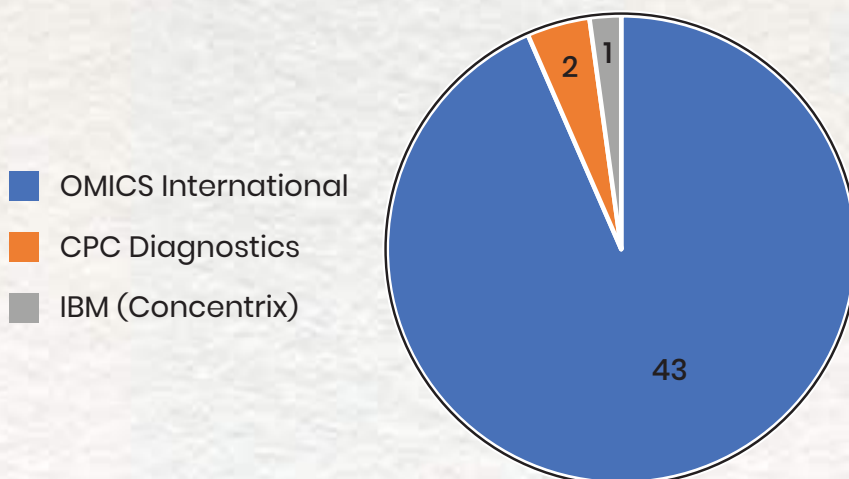

Adyasha Mohanty
OMICS International
2.94 Lakhs/PA

Suchismita Panda
OMICS International
2.94 Lakhs/PA

and
many
more

M.Sc. (2018 Graduating Batch)

| Company Name | Students Selected |
|---------------------|-------------------|
| OMICS International | 43 |
| CPC Diagnostics | 02 |
| IBM (Concentrix) | 01 |